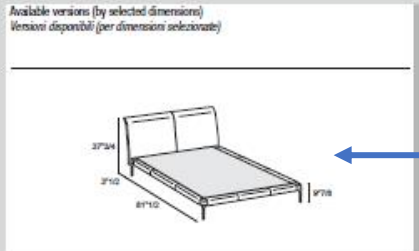

TECHNICAL INFORMATION

INFORMAZIONI TECNICHE

Available for mattress:
Disponibile per materasso da:

PRICELIST

The Relax Collection

New technical sheet

Upholstering available

Padding available

Technical description

Overall dimensions

Slats available