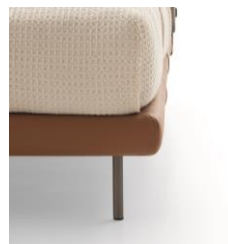

Space-saving bed frame

NEW – feet

→ PIN LOW h.13 cm. for AIR bed frame

→ PIN HIGH h. 20 cm. for CLOUD bed frame

→ BIT h. 22 cm. for CLOUD and space-saving bed frame

→ Feet VIDAR discontinued

Ada

	Headboard - Testera	Leather headboard - Testera cuoio	Bed frame - Giroletto
Upholstering Avestimento (5)	Removable Scederabile -	Removable Scederabile -	Not removable Non scederabile
Padding Amboiture (3-4-5)			